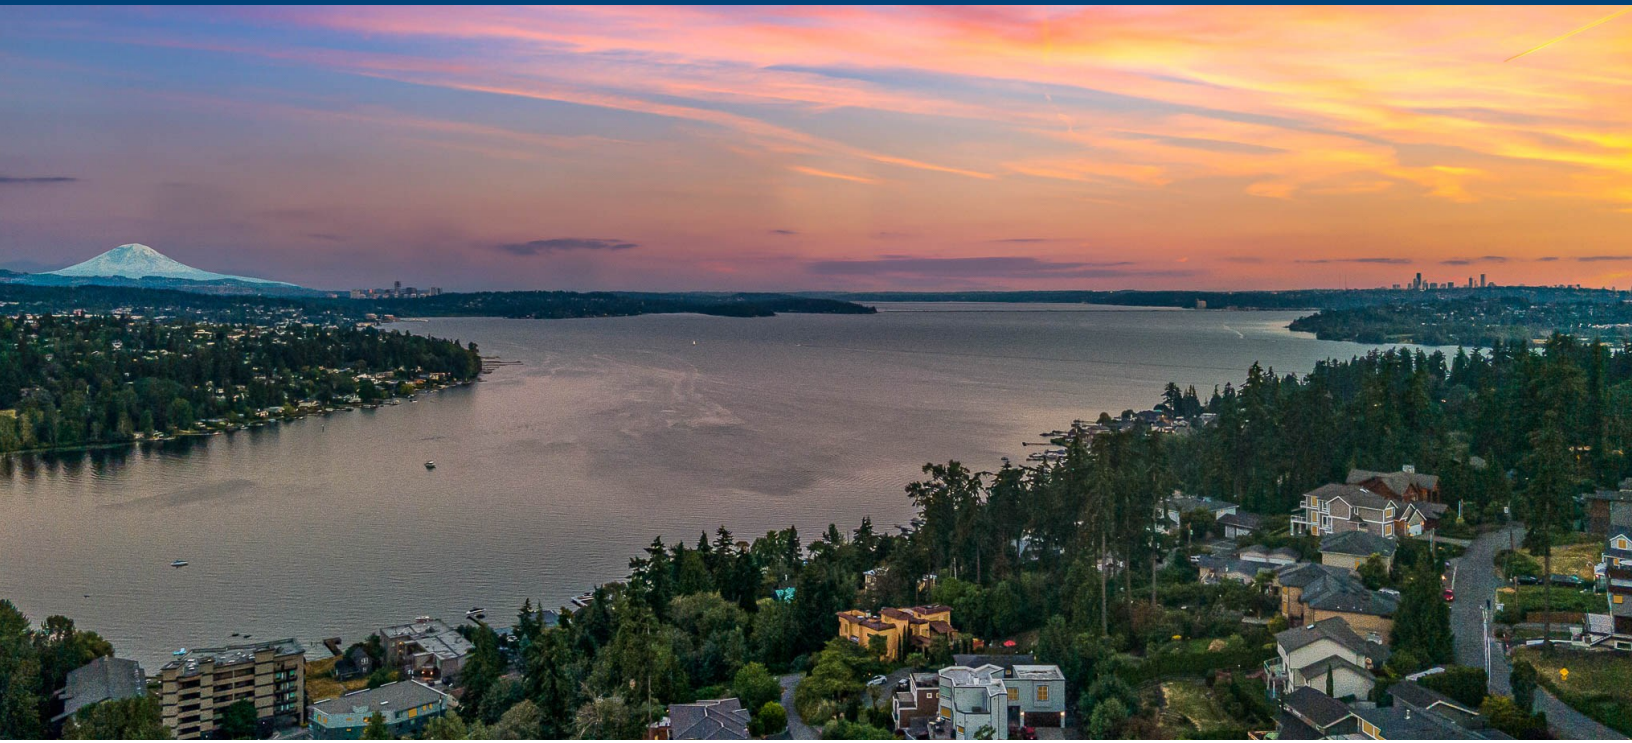

Elegant View Home

12004 89th Place NE, Kirkland 98034

4 BED | 3.5 BATH | 3,190 SF | OFFERED AT: \$1,650,000 | MLS#2032865

Life is better at the top! In the exclusive community of Goat Hill your move-in ready home awaits. Featuring captivating views of Lake Washington, Mt. Rainier and Bellevue skyline this updated home offers a harmonious blend of elegance and functionality. The floorplan is an entertainer's dream with details including curved staircase, waterfall edge island, and custom light fixtures that elevate it far above cookie-cutter counterparts. Spacious primary suite has adjoining office/yoga room, spa-like bath and walk-in closet. Massive lower level with 4th bed and full bath has endless possibilities including potential MIL suite with separate entrance. Terraced lot with southern exposure is gardener's paradise! Elevate your expectations. **You've earned it, now LIVE it!**