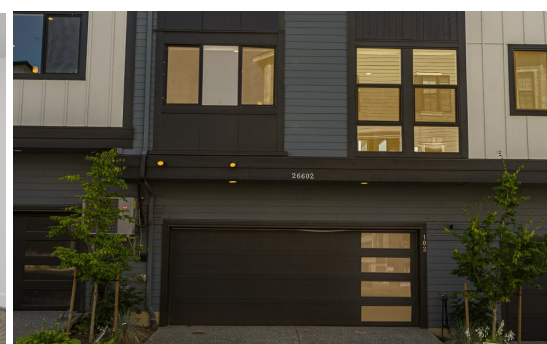

GINA MADEYA REALTOR® | CNE® | LHMS
LIC: 114063 ☎ 425-495-0926 ✉ GinaM@Windermere.com
Seattle King County REALTORS® VP-Elect of Governmental & Public Affairs
Seattle King County REALTORS® Board of Directors
RPAC Golden R President's Circle Major Investor
Women's Council of REALTORS®
LGBTQ+ Real Estate Alliance
Present-2018 Five Star REALTOR®
Alpha Supported Living Services Board of Directors, Secretary

POOJA DESHMUKH REALTOR®
LIC: 21036388 ☎ 972-951-5049 ✉ TeamGina@Windermere.com