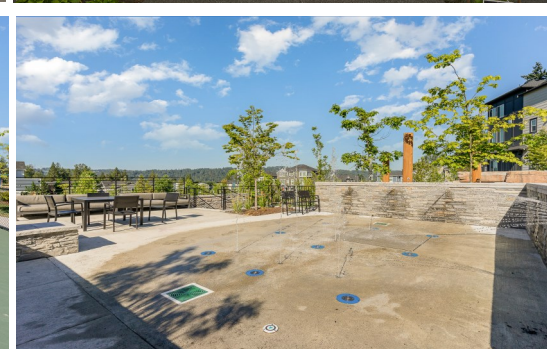

GINA MADEYA REALTOR® | CNE® | LHMS
LIC: 114063 ☎ 425-495-0926 ✉ GinaM@Windermere.com
Seattle King County REALTORS® VP-Elect of Governmental & Public Affairs
Seattle King County REALTORS® Board of Directors
RPAC Golden R President's Circle Major Investor
Women's Council of REALTORS®
LGBTQ+ Real Estate Alliance
Present-2018 Five Star REALTOR®
Alpha Supported Living Services Board of Directors, Secretary

POOJA DESHMUKH REALTOR®
LIC: 21036388 ☎ 972-951-5049 ✉ TeamGina@Windermere.com